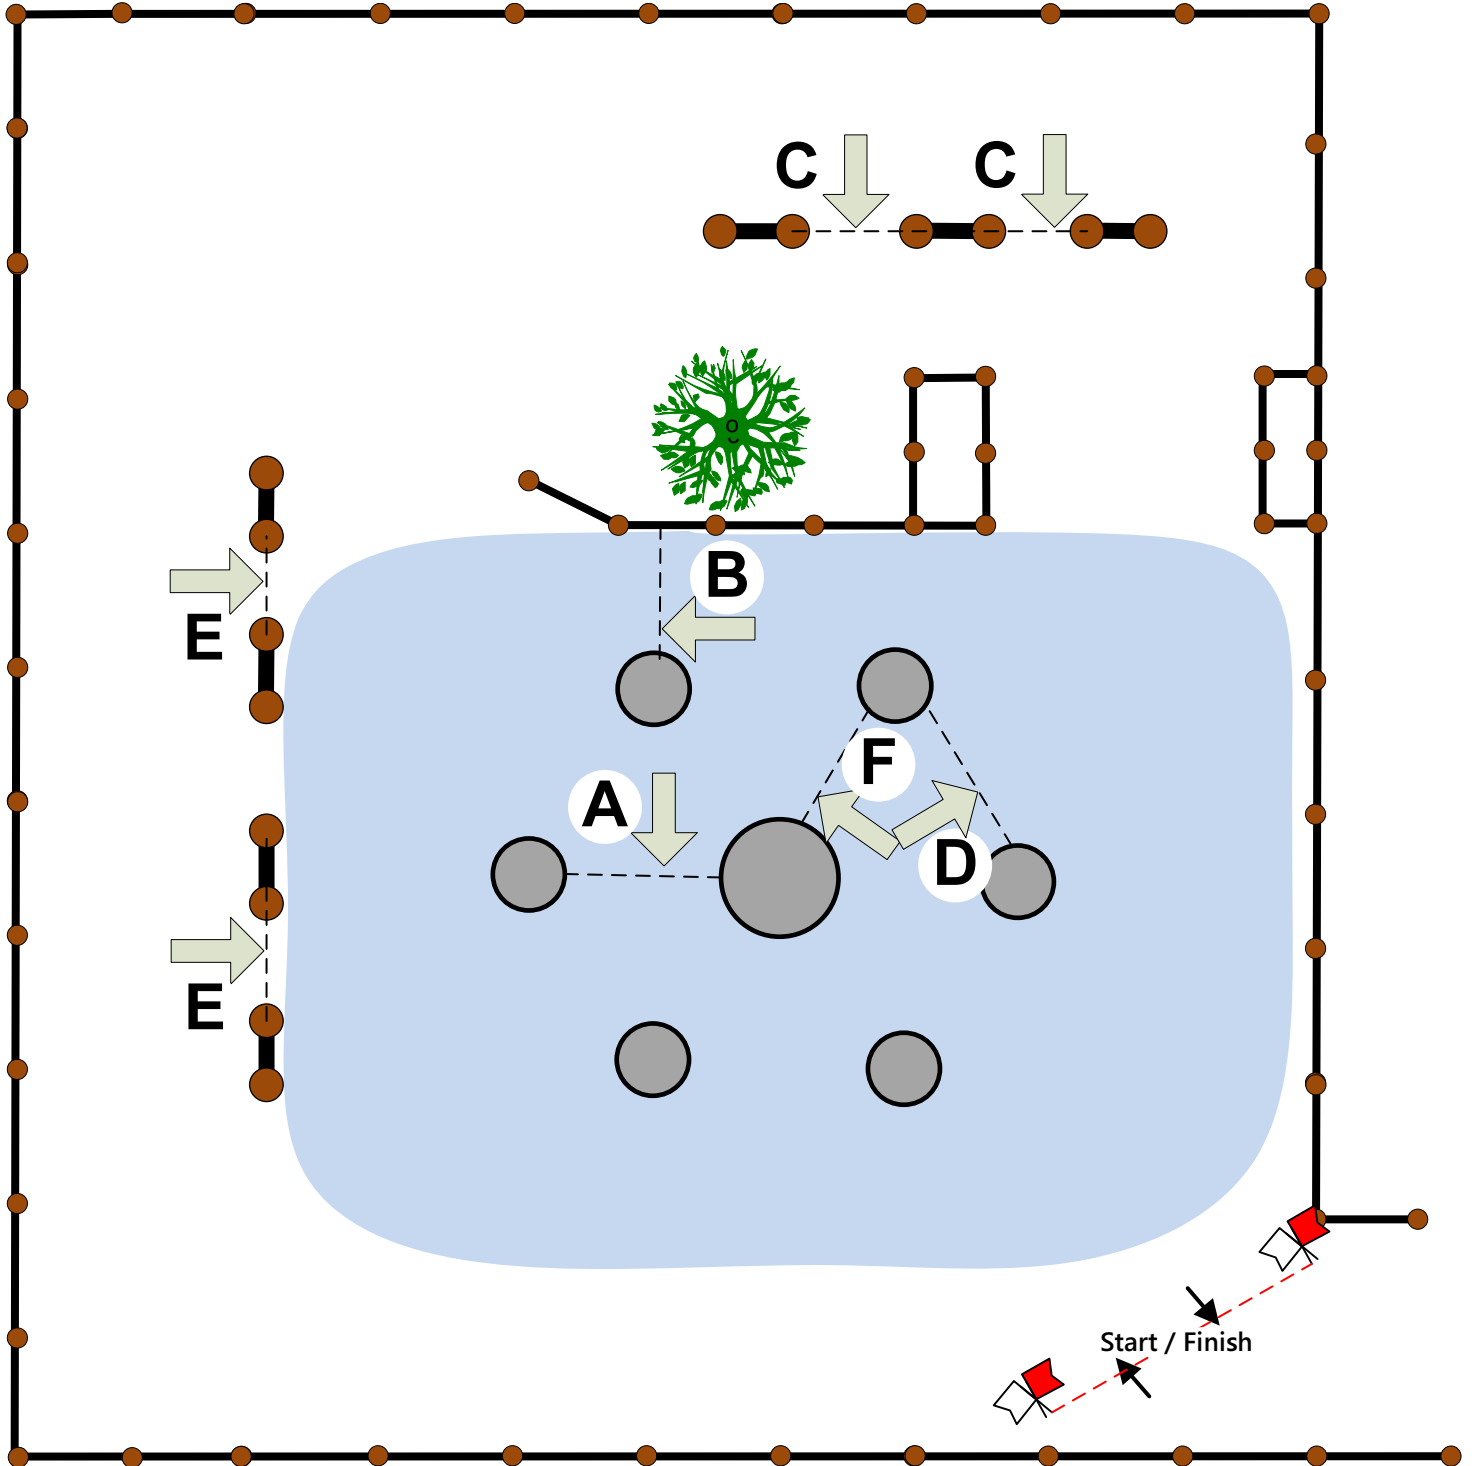

This obstacle is only
for marathon on friday

CAI 2Star only gates
A - E

Powered by:

CAI 2Star only gates
A - E

 = 3 abwerfbare Teile/
Knock Down

Powered by:

„SCHULTE -
Heuerhaus“

= 4 abwerfbare Teile/
Knock Down

CAI 2Star only gates
A - E

Powered by:

CAI 2Star only gates
A - E

Powered by:

= 4 abwerfbare Teile/
Knock Down

CAI 2Star only gates
A - E