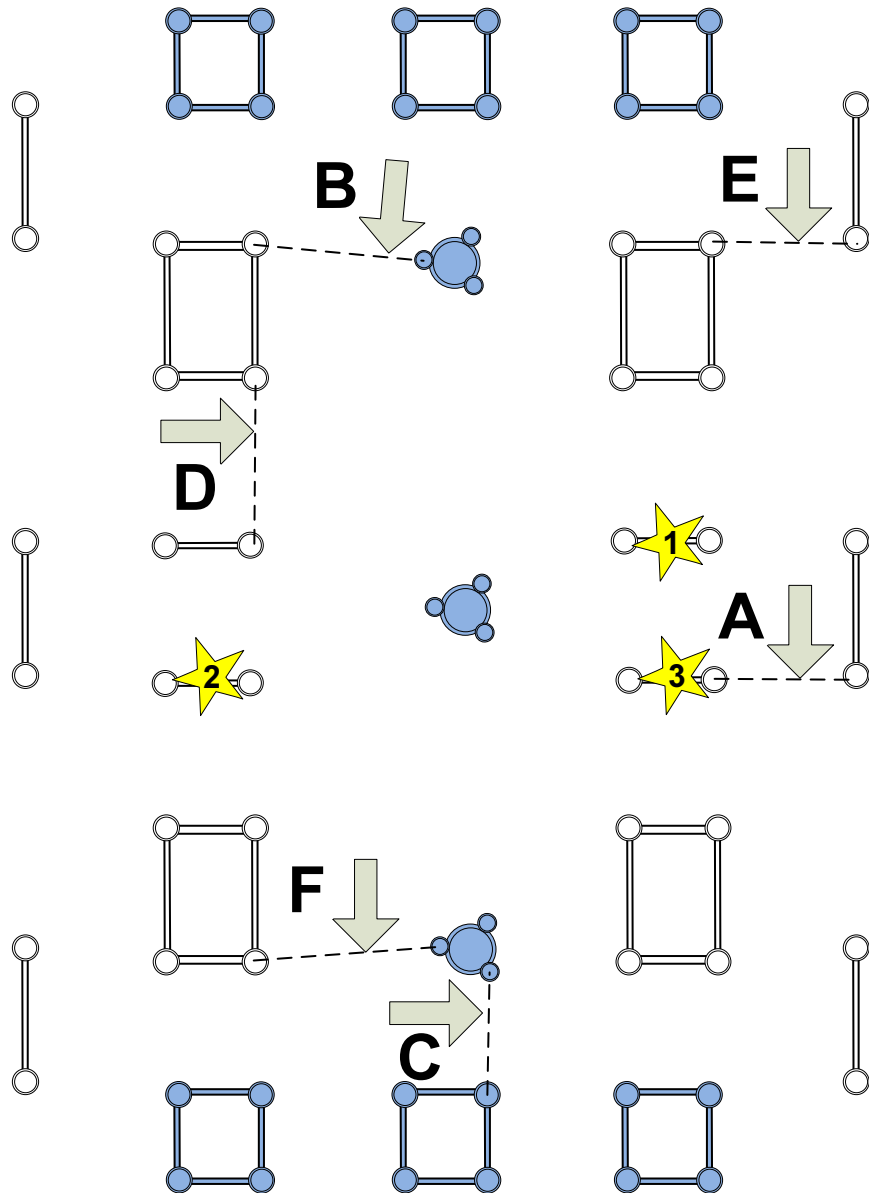

Powered by:

CAI 2Star only gates
A - E

= 3 abwerfbare Teile/
Knock Down