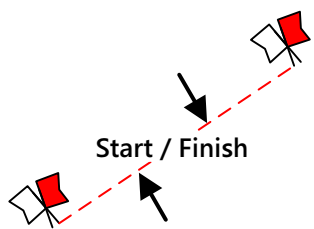

Powered by:

= 4 abwerfbare Teile/
Knock Down

CAI 2Star only gates
A - E