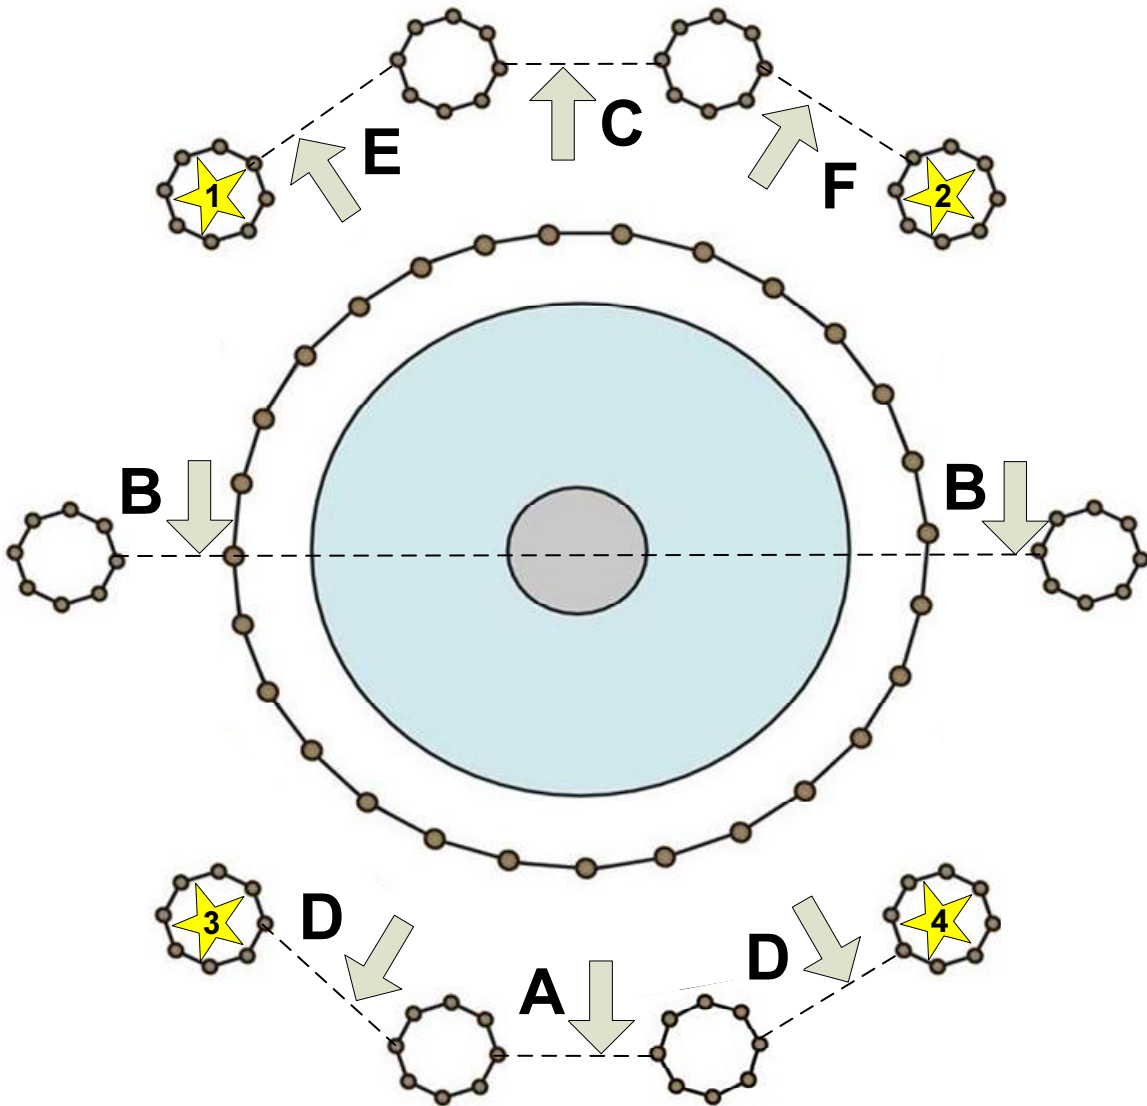

Powered by:

BOCKMEYER
ZAUN & TOR SYSTEME

„Bockmeyer-
Brunnen“

CAI 2Star only gates
A - E

= 4 abwerfbare Teile/
Knock Down

Start / Finish