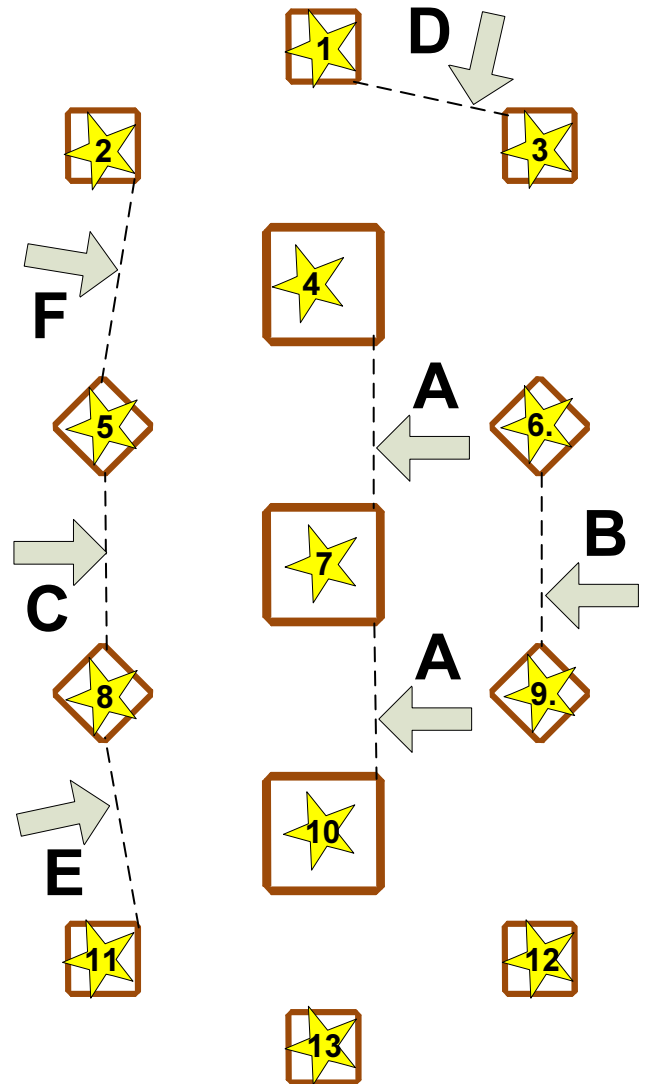

Powered by:

BOCKMEYER
ZAUN & TOR SYSTEME

„Bockmeyer-
Brunnen“

CAI 2Star only gates
A - E

= 4 abwerfbare Teile/
Knock Down

Start / Finish

Powered by:

 = 13 abwerfbare Teile/
Knock Down

This obstacle is only
for marathon on friday

CAI 2Star only gates
A - E

Powered by:

CAI 2Star only gates
A - E

 = 3 abwerfbare Teile/
Knock Down

Powered by:

„SCHULTE -
Heuerhaus“

= 4 abwerfbare Teile/
Knock Down

CAI 2Star only gates
A - E

Powered by:

CAI 2Star only gates
A - E

Powered by:

= 4 abwerfbare Teile/
Knock Down

CAI 2Star only gates
A - E