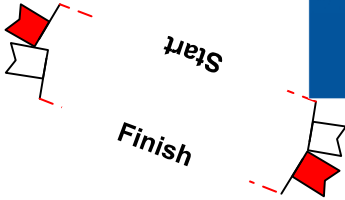

Powered by:

CAI 2Star only gates
A - E

= 3 abwerfbare Teile/
Knock Down