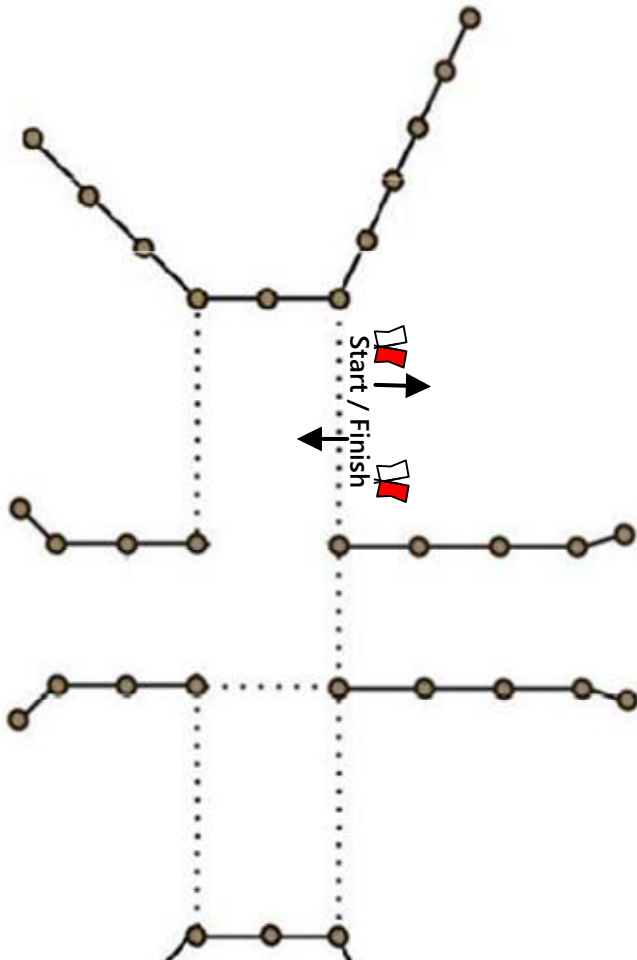

Powered by:

BOCKMEYER
ZAUN & TOR SYSTEME

„Bockmeyer-
Brunnen“

CAI 2Star only gates
A - E

= 4 abwerfbare Teile/
Knock Down

Start / Finish

Powered by:

 = 13 abwerfbare Teile/
Knock Down