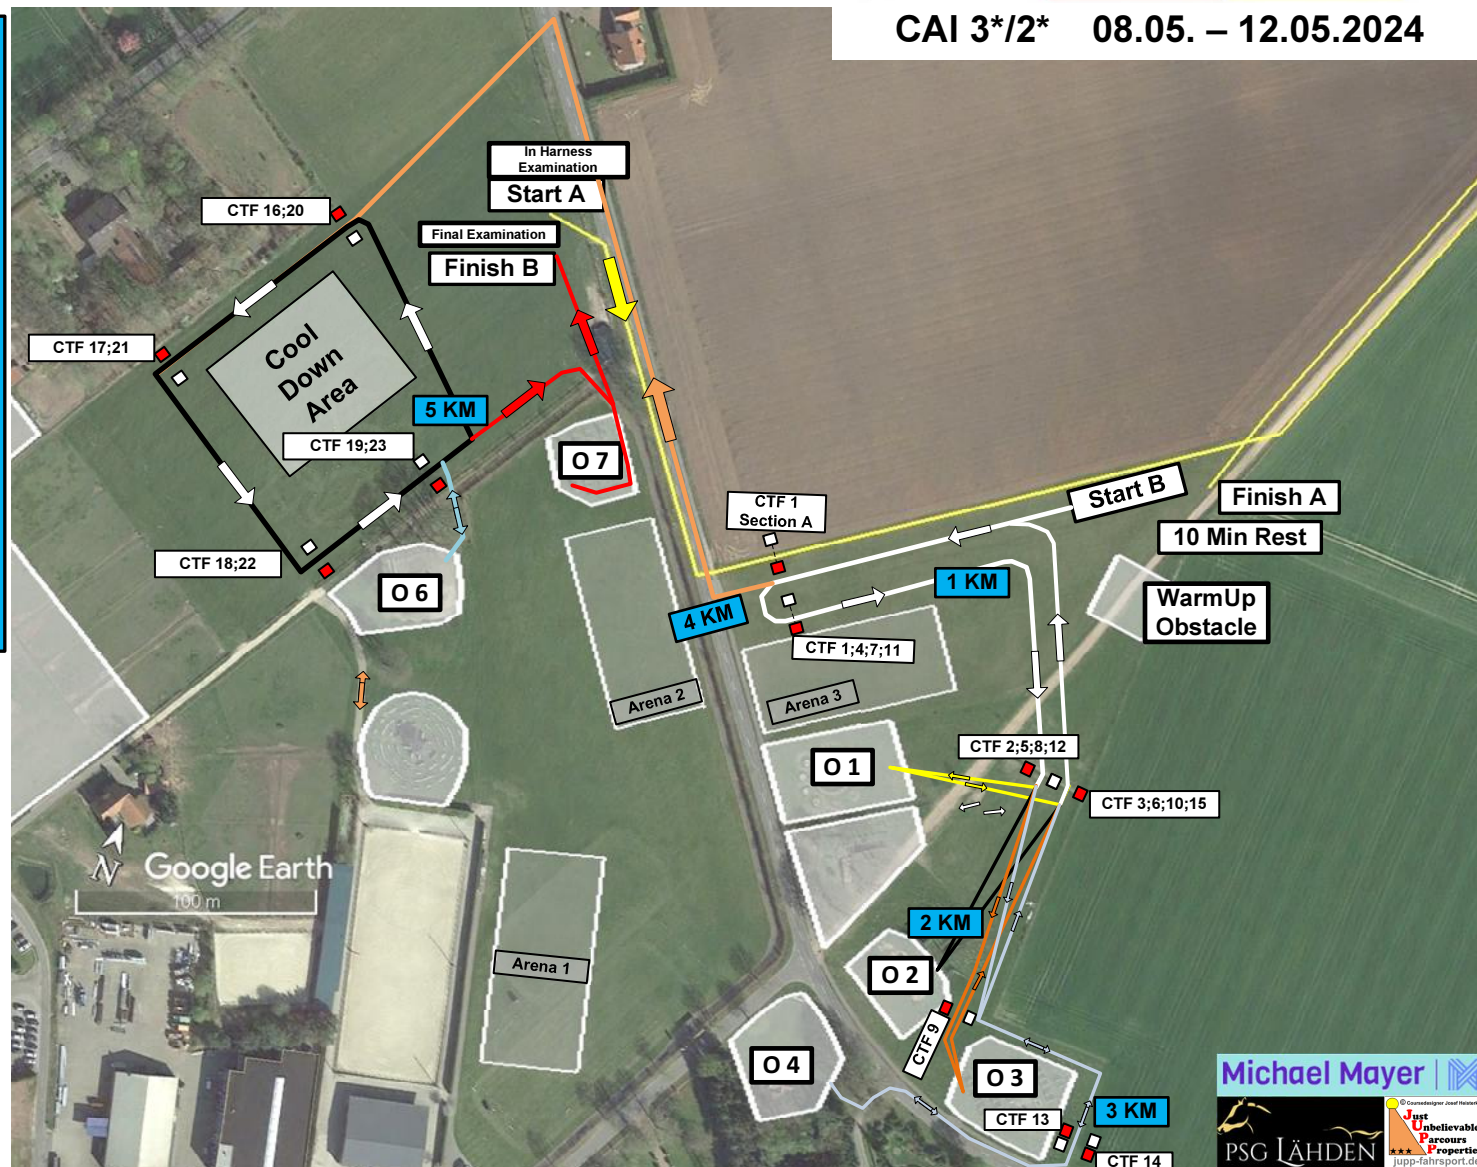

CAI 3*/2* 08.05. – 12.05.2024

CAI International Driving Competition Internationales Fahrturnier

Plans /Geländeunterlagen Friday

CAI3*-H1 / CAI2*-P4 / CAI2*-P2
18 22 26

CAI 3/2*

Friday 10.05.2024
Section B 3/2Star
Comp. Nr. 18;22;26
6000 Meter
CTF 1 – 23
Obstacles 1-4;6-7
Blue KM signs

Downloadlink
3*/2* Marathon

Legende: Start B / CTF1 / CTF2 / **O1** / CTF3 / CTF4 / **1 KM** / CTF5 / **O2** / CTF6 / CTF7 / CTF 8 / **2 KM** / CTF9 / **O3** / CTF10 / CTF11 / CTF12 / **3 KM** / CTF13 / **O4** / CTF14 CTF15 / **4 KM** / CTF16 / CTF17 / CTF18 / CTF19 / **O6** / **5 KM** / CTF20 / CTF21 / CTF22 / CTF23 / **O7** / Finish B. 6000 Meter

Times Marathon

Marathon Friday:

CAI 3* HORSES Comp. 18	Length in Meter	Tempo KM/h	Minimum Time h:min:sec	Time allowed h:min:sec	Maximum Time h:min:sec	Compulsory Turning Flags
Section A	7150	13	00:31:00	00:33:00	00:39:36	CTF 1-2
REST				00:10:00		
Section B	6000	14	00:22:43	00:25:43	00:51:26	CTF 1-23
Cool Down	Area		00:10:00		00:15:00	

Powered by:

BOCKMEYER
ZAUN & TOR SYSTEME

„Bockmeyer-
Brunnen“

CAI 2Star only gates
A - E

= 4 abwerfbare Teile/
Knock Down

Start / Finish

Powered by:

 = 13 abwerfbare Teile/
Knock Down